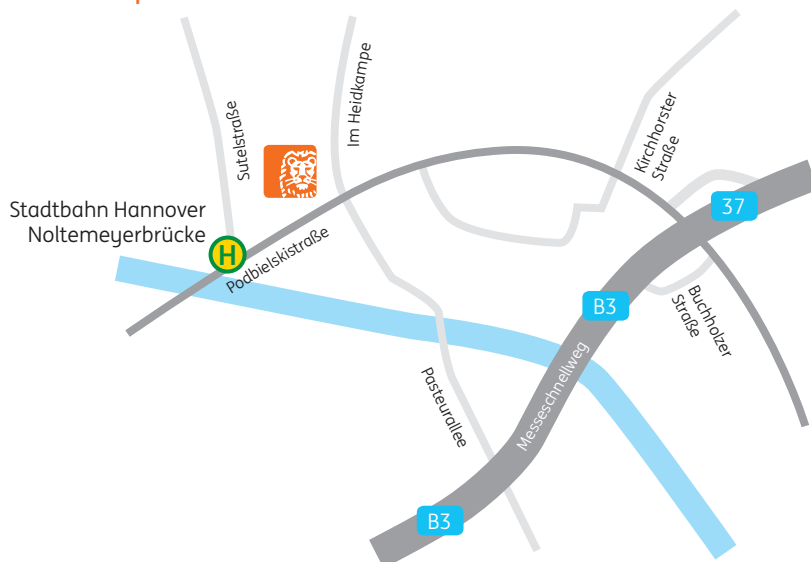

### General map

### Detailed map

#### From Hannover main station to Podbielskistraße

- Take city tram [Stadtbahn] line 3 at Hannover main station (b level) towards Altwarmbüchen, line 7 towards Misburg or line 9 towards Fasanenkrug.
- Get off at the „Noltemeyerbrücke“ stop.
- From there, walk approx. 5 minutes in the direction of travel of the railway.
- You will find the building of ING, Podbielskistraße 343 at the left.

#### From Hannover airport to Podbielskistraße

- Start on Flughafenstraße/B 522 to the west.
- Take the exit A 2 in the direction of Berlin.
- Keep left and follow the signs for Berlin/Kassel/Hannover-Bothfeld/A 2.
- At exit 45-Hannover-Bothfeld drive in the direction of Hannover-Bothfeld/Langenhagen-Ost.
- Turn right onto Langenforther Str.
- Turn left after 250 m onto Kugelfangtrift.
- After 300 m turn right onto Sutelstraße.
- After 550 m turn left onto Klein-Buchholzer Kirchweg.
- After 190 m turn right onto Im Heidekampe.
- After 96 m turn right into Podbielskistraße.